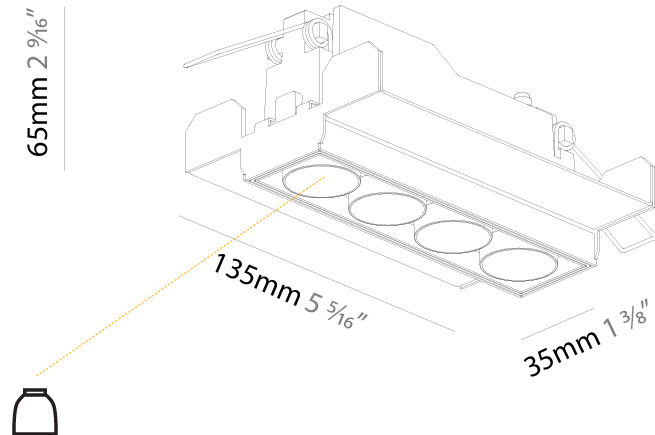

GENERAL

Series: Magiq
Subseries: Magiq 4 Cell
Brand: Prolight
Division: Architectural
Mounting Type: Trimless
Mounting Location: Ceiling
Subcategory: Downlight

PHYSICAL

Shape: Rectangle
Length (mm): 135
Length (in): 5 ⁵/₁₆
Width (mm): 35
Width (in): 1 ³/₈
Height (mm): 65
Height (in): 2 ⁹/₁₆
Ceiling Thickness (mm): 12.5
Ceiling Thickness (in): 1/2
Min. Recessing Depth (mm): 100
Min. Recessing Depth (in): 3 ¹⁵/₁₆
Light Distribution: Downlight
Weight (kg): 0.403
Weight (lbs): 0.89
Fixture Finish: BLK / WHI
Fixture Material: Aluminum Die Cast
Cut-out Measurements: 142mm / 5 9/16" x 42mm / 1 5/8"
Upon Request: Unique Ceiling Thickness

ELECTRICAL

Lamp Type: LED (Zhaga Standard)
Input Wattage (W): 14.3
Total Output Wattage (W): 13.3
Dimming: Tri-Mode (Non-Dimming and Phase Dimming (120Vac only) and 0-10V Dimming)
Driver Included: No
Driver Location: Recessed Housing
Driver Type: Constant Current - Universal
Driver Class: Class 2
Housing: See components
Input Voltage (V): 120 - 277
Constant Current (MA): 1050

LED

Number of LEDs: 4
Color Temperature (°K): 2700 / 3000 / 3500 / 4000
Max. Delivered Lumen (lm): 750 / 850 / 862 / 880
CRI: >90 CRI
Lamp Life (hrs): 50000
Upon Request: Special Color Temperature

OPTICAL

Reflector: 8 / 18 / 34
Upon Request: Special Beam Angles

RATINGS AND CERTIFICATIONS

Certified By: CSA Certified to UL and CSA Standards
IP rating: IP20

PROJECT
TYPE
SPECIFIER
QUANTITY
DATE