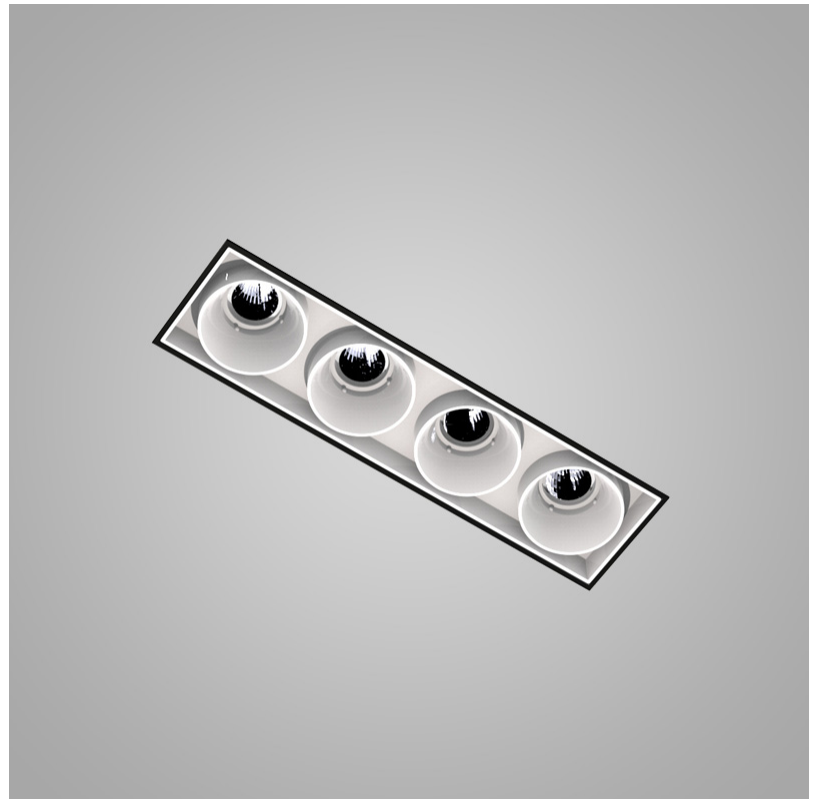

GENERAL

Series: Magiq
Subseries: Magiq 4 Cell
Brand: Prolight
Division: Architectural
Mounting Type: Trimless
Mounting Location: Ceiling
Subcategory: Downlight

PHYSICAL

Shape: Rectangle
Length (mm): 135
Length (in): 5 ⁵/₁₆
Width (mm): 35
Width (in): 1 ³/₈
Height (mm): 65
Height (in): 2 ⁹/₁₆
Ceiling Thickness (mm): 12.5
Ceiling Thickness (in): 1/2
Min. Recessing Depth (mm): 100
Min. Recessing Depth (in): 3 ¹⁵/₁₆
Light Distribution: Downlight
Weight (kg): 0.403
Weight (lbs): 0.89
Fixture Finish: BLK / WHI
Fixture Material: Aluminum Die Cast
Cut-out Measurements: 142mm / 5 9/16" x 42mm / 1 5/8"
Upon Request: Unique Ceiling Thickness

ELECTRICAL

Lamp Type: LED (Zhaga Standard)
Input Wattage (W): 14.3
Total Output Wattage (W): 13.3
Dimming: Tri-Mode (Non-Dimming and Phase Dimming (120Vac only) and 0-10V Dimming)
Driver Included: No
Driver Location: Recessed Housing
Driver Type: Constant Current - Universal
Driver Class: Class 2
Housing: See components
Input Voltage (V): 120 - 277
Constant Current (MA): 1050

LED

Number of LEDs: 4
Color Temperature (°K): 2700 / 3000 / 3500 / 4000
Max. Delivered Lumen (lm): 750 / 850 / 862 / 880
CRI: >90 CRI
Lamp Life (hrs): 50000
Upon Request: Special Color Temperature

OPTICAL

Reflector: 8 / 18 / 34
Upon Request: Special Beam Angles

RATINGS AND CERTIFICATIONS

Certified By: CSA Certified to UL and CSA Standards
IP rating: IP20

PROJECT
TYPE
SPECIFIER
QUANTITY
DATE