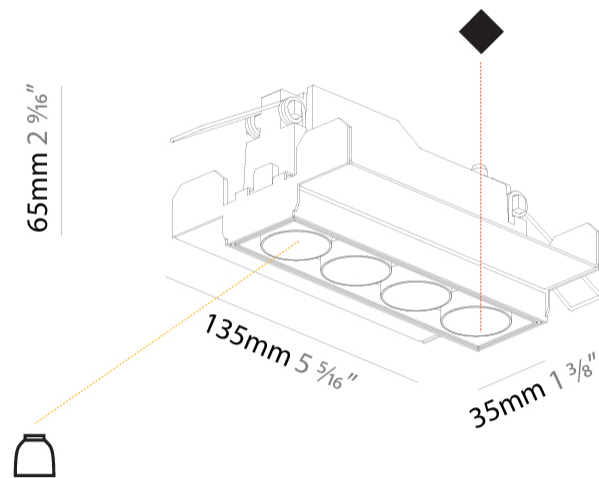

Holder Finish: WHI / BLK
Fixture Material: Aluminum Die Cast
Cut-out Measurements: 142mm / 5 9/16" x 42mm / 1 5/8"
Upon Request: Unique Ceiling Thickness

ELECTRICAL

Lamp Type: LED (Zhaga Standard)
Input Wattage (W): 14.3
Total Output Wattage (W): 13.3
Dimming: Tri-Mode (Non-Dimming and Phase Dimming (120Vac only) and 0-10V Dimming)
Driver Included: No
Driver Location: Recessed Housing
Driver Type: Constant Current - Universal
Driver Class: Class 2
Housing: See components
Input Voltage (V): 120 - 277
Constant Current (MA): 1050

LED

Number of LEDs: 4
Color Temperature (°K): 2700 / 3000 / 3500 / 4000
Max. Delivered Lumen (lm): 750 / 850 / 862 / 880
CRI: >90 CRI
Lamp Life (hrs): 50000
Upon Request: Special Color Temperature

OPTICAL

Reflector: 8 / 14 / 34
Upon Request: Special Beam Angles

RATINGS AND CERTIFICATIONS

Certified By: CSA Certified to UL and CSA Standards
Zaneen Group Inc. © 2024, 11800-388-3382, F-416-247-9319, www.zaneen.com

For international specifications by adding 'INT' at the end of the existing Model #. For assistance on 'custom' specifications, contact zteam@zaneen.com. In a constant effort to supply the best product, we reserve the right to change specifications or materials without notice. The most recent specification sheets are found at zaneen.com