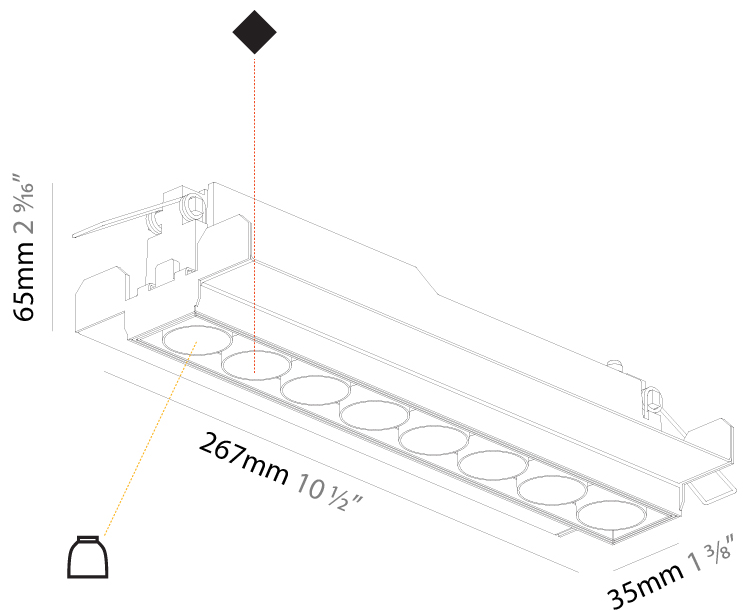

Holder Finish: WHI / BLK
Fixture Material: Aluminum Die Cast
Cut-out Measurements: 273mm / 10 3/4" x 42mm / 1 5/8"
Upon Request: Unique Ceiling Thickness

ELECTRICAL

Lamp Type: LED (Zhaga Standard)
Input Wattage (W): 27
Total Output Wattage (W): 25.9
Dimming: Tri-Mode (Non-Dimming and Phase Dimming (120Vac only) and 0-10V Dimming)
Driver Included: No
Driver Location: Remote
Driver Type: Constant Current - Universal
Driver Class: Class 2
Input Voltage (V): 120 - 277
Constant Current (MA): 1050

LED

Number of LEDs: 8
Color Temperature (*K): 2700 / 3000 / 3500 / 4000
Max. Delivered Lumen (lm): MAX. 1561 / 1685 / 1721 / 1756
Nominal Lumen (lm): MAX. 1760 / 1900 / 1940 / 1980
CRI: >90 CRI
Lamp Life (hrs): 50000
Upon Request: Special Color Temperature

OPTICAL

Reflector*: 8 / 14 / 34
Upon Request: Special Beam Angles

RATINGS AND CERTIFICATIONS

Certified By: CSA Certified to UL and CSA Standards

Zaneen Lighting Inc. © 2024. 11800-300-3389, F-416-247-9389, www.zaneen.com

100mm
3 15/16"

12 1/2 mm
1/2"

272mm x 42mm
10 11/16" x 1 5/8"