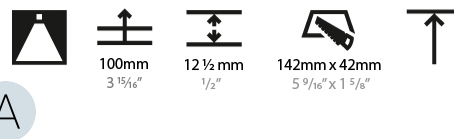

Holder Finish: WHI / BLK
Fixture Material: Aluminum Die Cast
Cut-out Measurements: 142mm / 5 9/16" x 42mm / 1 5/8"
Upon Request: Unique Ceiling Thickness

ELECTRICAL

Lamp Type: LED (Zhaga Standard)
Input Wattage (W): 14.3
Total Output Wattage (W): 13.3
Dimming: Tri-Mode (Non-Dimming and Phase Dimming (120Vac only) and 0-10V Dimming)
Driver Included: No
Driver Location: Recessed Housing
Driver Type: Constant Current - Universal
Driver Class: Class 2
Housing: See components
Input Voltage (V): 120 - 277
Constant Current (MA): 1050

LED

Number of LEDs: 4
Color Temperature (°K): 2700 / 3000 / 3500 / 4000
Max. Delivered Lumen (lm): 750 / 850 / 862 / 880
CRI: >90 CRI
Lamp Life (hrs): 50000
Upon Request: Special Color Temperature

OPTICAL

Reflector: 8 / 14 / 34
Upon Request: Special Beam Angles

RATINGS AND CERTIFICATIONS

Certified By: CSA Certified to UL and CSA Standards
Zaneen Group Inc. © 2024, 11800-388-3382, F-416-247-9319, www.zaneen.com

For international specifications by adding 'INT' at the end of the existing Model #. For assistance on 'custom' specifications, contact zteam@zaneen.com. In a constant effort to supply the best product, we reserve the right to change specifications or materials without notice. The most recent specification sheets are found at zaneen.com