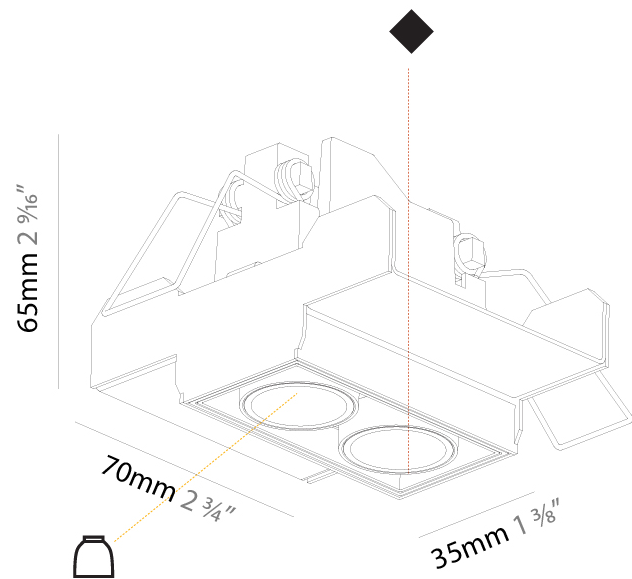

ELECTRICAL

Lamp Type: LED (Zhaga Standard)
Input Wattage (W): 7.7
Total Output Wattage (W): 6.6
Dimming: Tri-Mode (Non-Dimming and Phase Dimming (120Vac only) and 0-10V Dimming)
Driver Included: No
Driver Location: Remote
Driver Type: Constant Current - Universal
Driver Class: Class 2
Input Voltage (V): 120 - 277
Constant Current (MA): 1050

LED

Number of LEDs: 2
Color Temperature (°K): 2700 / 3000 / 3500 / 4000
Max. Delivered Lumen (lm): 319 / 348 / 356 / 363
Nominal Lumen (lm): 440 / 480 / 490 / 500
CRI: >90 CRI
Lamp Life (hrs): 50000
Upon Request: Special Color Temperature

OPTICAL

Reflector: 8 / 18 / 34
Upon Request: Special Beam Angles

RATINGS AND CERTIFICATIONS

Certified By: CSA Certified to UL and CSA Standards
Zaneen Lighting Inc. © 2024. 11800-306-3389, F-416-247-9389, www.zaneen.com

For international specifications by adding 'INT' at the end of the existing Model #. For assistance on 'custom' specifications, contact zteam@zaneen.com. In a constant effort to supply the best product, we reserve the right to change specifications or materials without notice. The most recent specification sheets are found at zaneen.com

120mm
4 3/4"

12 1/2 mm
1/2"

82mm x 42mm
3 1/4" x 1 5/8"